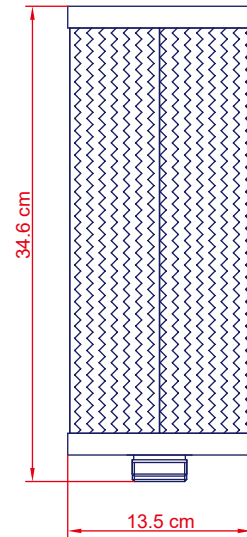

North America

Filtrafine Corporation

1599 Monte Vista Avenue
Claremont, CA 91711
Toll-Free: 877-495-4923
Tel: +1-336-553-3927
services@filtrafine.com.tw
www.filtrafine.com

Taiwan

Bright Sheland International Co., Ltd

No.15, Kejia 6th Rd., Douliu City, Yunlin
County 640, Taiwan (R.O.C.)
Tel: +886-5-5512322
services@filtrafine.com.tw
www.filtrafine.com