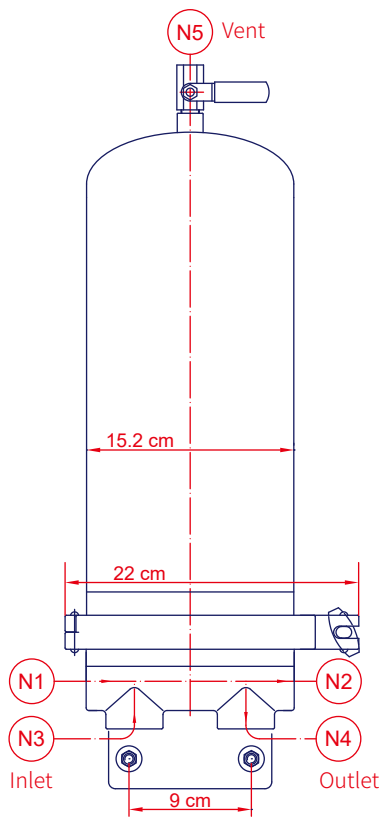

The reason to select Filtrafine HPV series Filter Housing

HPV Filter Housing Specifications

Operation Pressure : 10kg/cm²
Inlet/Outlet connection size: 1 inch
Material: SS304 with Silicone gasket

HPF5-12-300CB-M40 Filter Cartridge Specifications

Cleaning

Gardening

Aquaculture

HPV Household Filter Housing

HPF5-12-300CB-M40 Filter Cartridge

Front View

Section View

North America