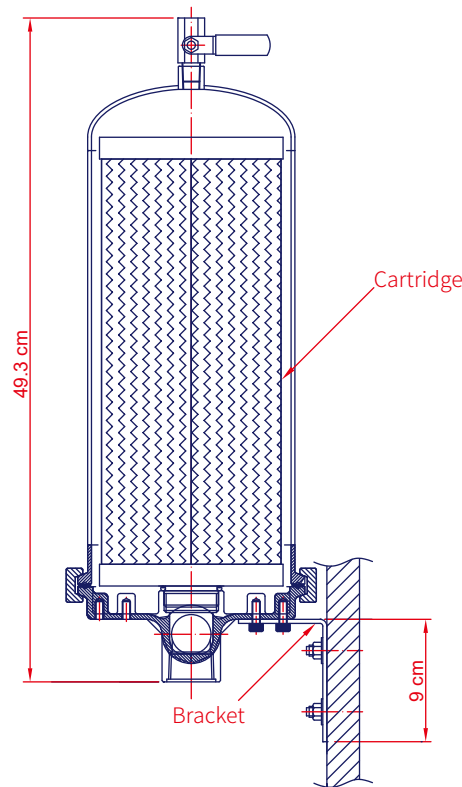

The reason to select Filtrafine HPV series Filter Housing

HPV Filter Housing Specifications

Operation Pressure : 10kg/cm²
Inlet/Outlet connection size: 1 inch
Material: SS304 with Silicone gasket

HPF5-12-300CB-M40 Filter Cartridge Specifications

- ① SS304 for high pressure resistance, safety, high quality, anti-UV.
- ② Four piping type to fit various piping direction requirement, other unused inlet/outlet connection can be blocked with plug or for Drain usage.

Cleaning

Gardening

Aquaculture

HPV Household Filter Housing

HPF5-12-300CB-M40 Filter Cartridge

Front View

Section View

North America