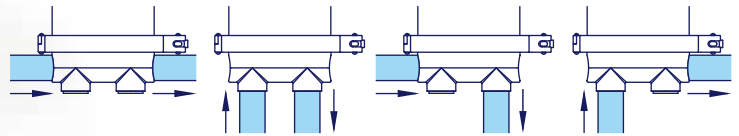

The reason to select Filtrafine HPV series Filter Housing

HPV Filter Housing Specifications

Operation Pressure : 10kg/cm²
Inlet/Outlet connection size: 1 inch
Material: SS304 with Silicone gasket

HPF5-12-300CB-M40 Filter Cartridge Specifications

Pleated type PP Filter Net +
High Density Activated Carbon
Retention Rating : 5µm 99% (Chlorine, Mud, Rust)
Flow rate : 300mt/year (Around four member in one family)

*Please contact your Filtrafine sales representative for other flow rate and special requirement.

- ① SS304 for high pressure resistance, safety, high quality, anti-UV.
- ② Four piping type to fit various piping direction requirement, other unused inlet/outlet connection can be blocked with plug or for Drain usage.